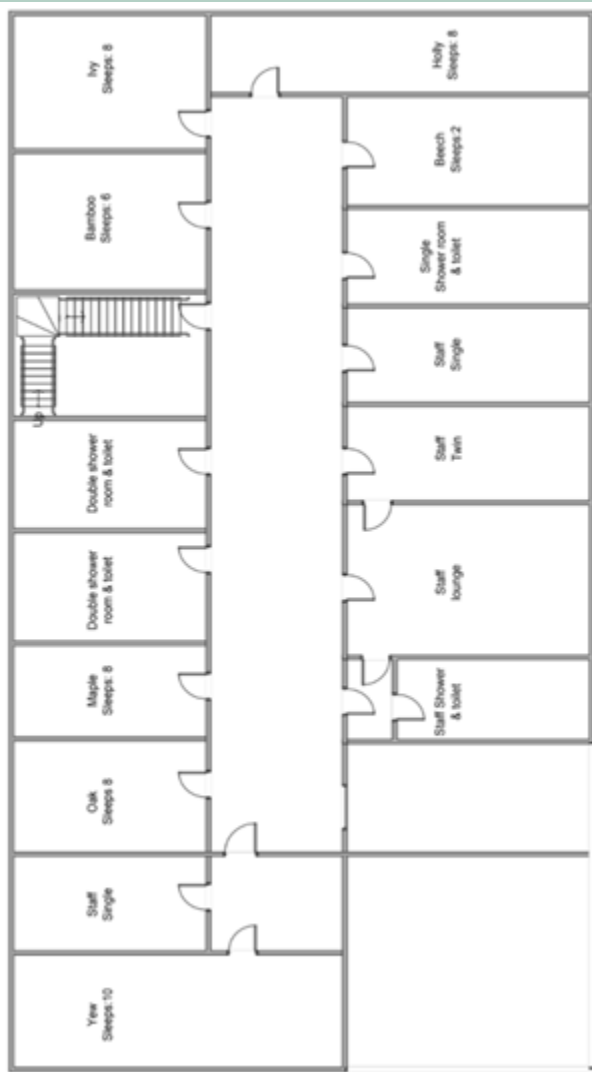

Hooke Court Residential Study Centre is based in Hooke, West Dorset. Hooke Court provides fantastic learning environments and offers inspirational activities designed to enhance curriculum learning.

The background of the slide is a photograph of a park. In the foreground, there are two wooden picnic tables on a paved area. The middle ground is a large, green grassy field. In the background, there is a line of trees, some of which are bare, suggesting a cooler season. The sky is a pale, overcast blue. The text is overlaid on the upper half of the image.

Opportunities for mixing
with other children from
different schools.

Accommodation – we are allocated the whole top block of this building

Accommodation layout

Rooms range from 4-10 children.
Staff rooms are spread around
the corridors and all are clearly
labeled.